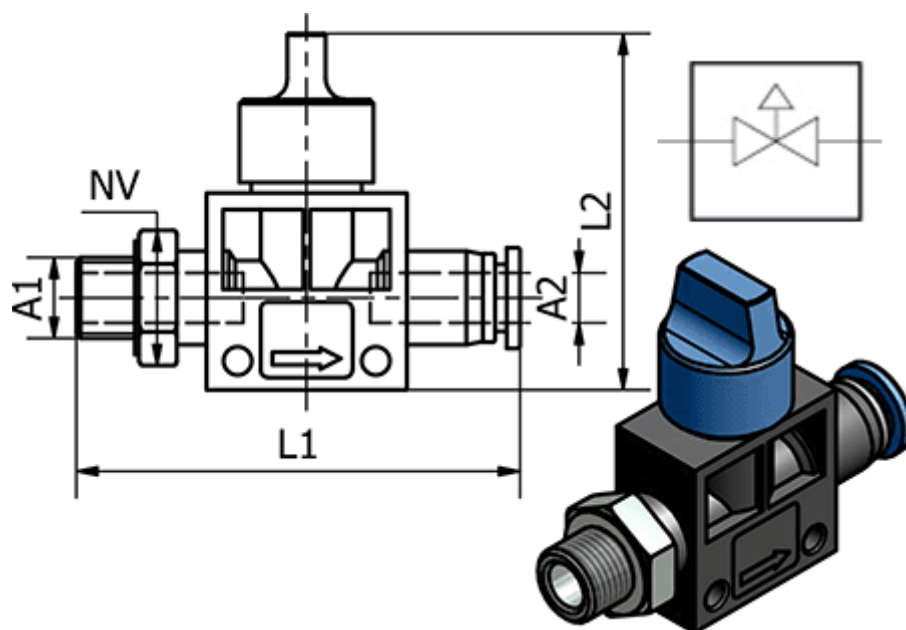

Data Sheet

Article number: 5861930148

Description: Hand Valve 193.014-8, - Ø8, G 1/4"
Push-in/Thread

Measures

Ext. Hose Diameter A2	= 8
L1	= 59.9
L2	= 41.5
NV	= 17
Thread A1	= G 1/4"